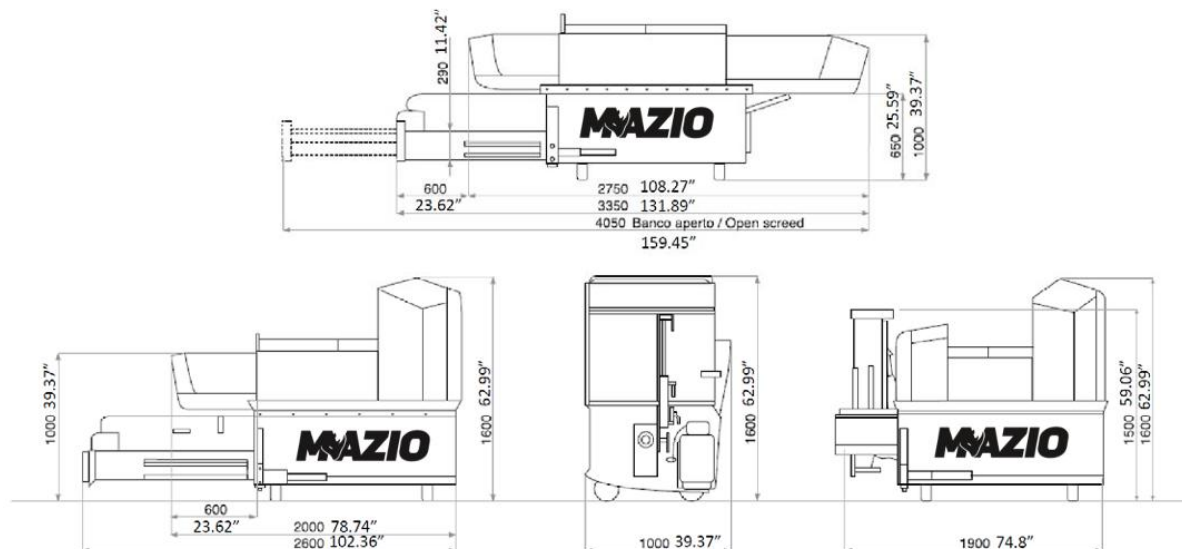

## Specifications

**IS024410 Adapter Plate SSL**  
Ask for Backhoe or Tractor Options

**Control Panel**  
Box and Remote Control

## SKID Paver Layout

Dimensions in millimeters and inches