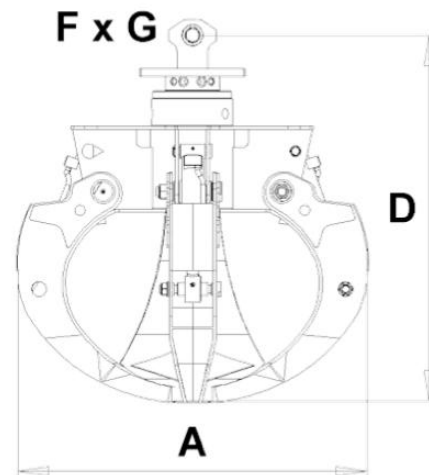

Compact and versatile polyp grab, suitable for handling scrap metal, urban waste and loose materials.

Mechanical 250 degree rotation

Hydraulic Rotator

SGP MEDIUM EXCAVATORS

Model	Theeth	Cap. Liters	Weight Kg	Max Load Kgf	Max Bar	A mm	B mm	C mm	D mm	E mm	Ø F x G mm
SGP - 5/400-P	5	400	800	5099	300	1250	1750	1200	1400	1900	50x100
SGP - 6/400-P	6	400	850	5099	300	1250	1750	1200	1400	1900	50x100
SGP - 4/600-P	4	600	800	4079	300	1380	1920	960	1200	2080	50x100
SGP - 5/600-P	5	600	900	5099	300	1380	1920	1200	1420	2080	50x100
SGP - 6/600-P	6	600	950	5099	300	1380	1920	1200	1420	2080	50x100