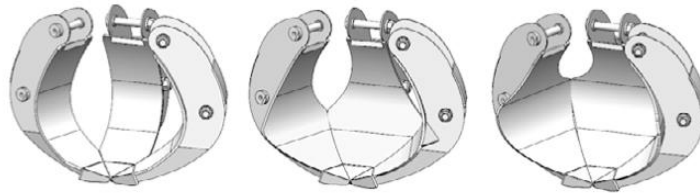

Top Link for Crane

Hydraulic Rotator with flange

Top Link for Excavator

Mechanical, free 250 degree Rotation, without hydraulic supply

POLYP SCRAP GRAPPLE

Compact and versatile polyp grab, suitable for handling scrap metal, urban waste and loose materials.

Accessories

- Mechanical, free 250° rotation (without hydraulic supply)
- Hydraulic rotator from SGP 5/100 until SGP 4/180
- Hydraulic rotator for mod. SGP 5/220
- Hydraulic rotator from mod. SGP 5/250 until SGP 6/320
- Hydraulic rotator for mod. SGP 5/400 and SGP 6/400
- Cardan suspension link for truck crane
- Cardan suspension link for excavator
- Heavy-duty, reinforced version available on demand.

3 different tine shapes available: open, semi-closed (standard), closed.

**BEFORE
MAZIO,
WERE JUST
MACHINES.**

**#purpletime
#purpleattachments
#attachmentsexperts**

**TOGETHER WE WILL CONTINUE
BUILDING
GREAT PROJECTS.**