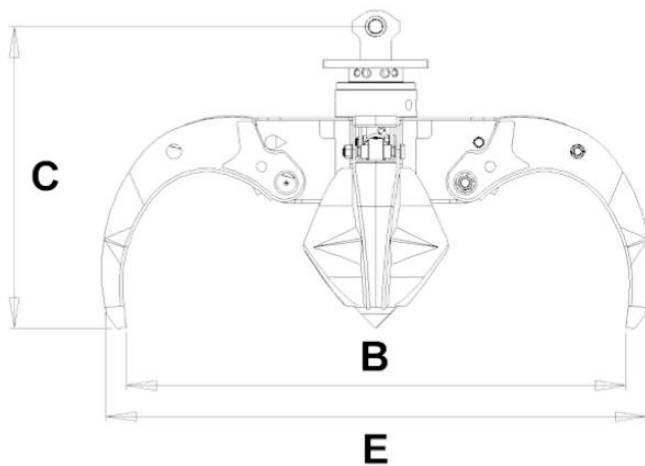

Compact and versatile polyp grab, suitable for handling scrap metal, urban waste and loose materials.

Mechanical 250 degree rotation

Hydraulic Rotator

SGP MEDIUM EXCAVATORS

Model	Theeth	Cap. Liters	Weight Kg	Max Load Kgf	Max Bar	A mm	B mm	C mm	D mm	E mm	Ø F x G mm
SGP - 5/400-P	5	400	800	5099	300	1250	1750	1200	1400	1900	50x100
SGP - 6/400-P	6	400	850	5099	300	1250	1750	1200	1400	1900	50x100
SGP - 4/600-P	4	600	800	4079	300	1380	1920	960	1200	2080	50x100
SGP - 5/600-P	5	600	900	5099	300	1380	1920	1200	1420	2080	50x100
SGP - 6/600-P	6	600	950	5099	300	1380	1920	1200	1420	2080	50x100