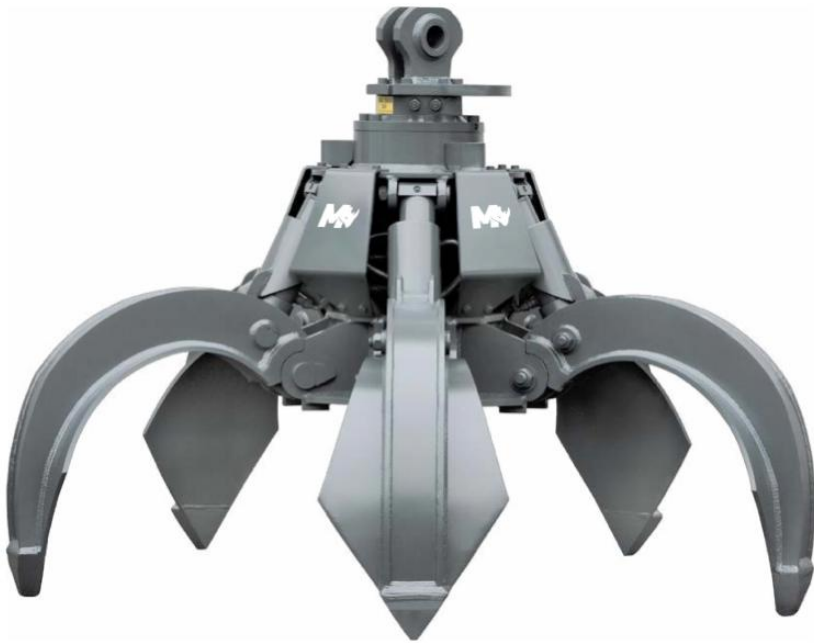

Polyp Scrap Grapple

SGP Series

**SGP Series
Compact and
Medium Excavators**

**SGP Series
Heavy Duty
Medium Excavators**

www.mazio.us

MAZIO
#AttachmentsExperts

**SGP
MEDIUM
EXCAVATORS**

Compact Scrap Grapple for Excavators

- Your best solution to work indoors or to operate in confined spaces
- Long tested in the hardest working conditions on site
- Jaws and tips are made of HB 400 anti-wear steel.
- Hydraulics are fully protected

Compact and versatile polyp grab, suitable for handling scrap metal, urban waste and loose materials.

Mechanical 250 degree rotation

Hydraulic Rotator

SGP MEDIUM EXCAVATORS

Model	Theeth	Cap. Liters	Weight Kg	Max Load Kgf	Max Bar	A mm	B mm	C mm	D mm	E mm	Ø F x G mm
SGP - 5/400-P	5	400	800	5099	300	1250	1750	1200	1400	1900	50x100
SGP - 6/400-P	6	400	850	5099	300	1250	1750	1200	1400	1900	50x100
SGP - 4/600-P	4	600	800	4079	300	1380	1920	960	1200	2080	50x100
SGP - 5/600-P	5	600	900	5099	300	1380	1920	1200	1420	2080	50x100
SGP - 6/600-P	6	600	950	5099	300	1380	1920	1200	1420	2080	50x100

Top Link for Crane

Hydraulic Rotator with flange

Top Link for Excavator

Mechanical, free 250 degree Rotation, without hydraulic supply

POLYP SCRAP GRAPPLE

Compact and versatile polyp grab, suitable for handling scrap metal, urban waste and loose materials.